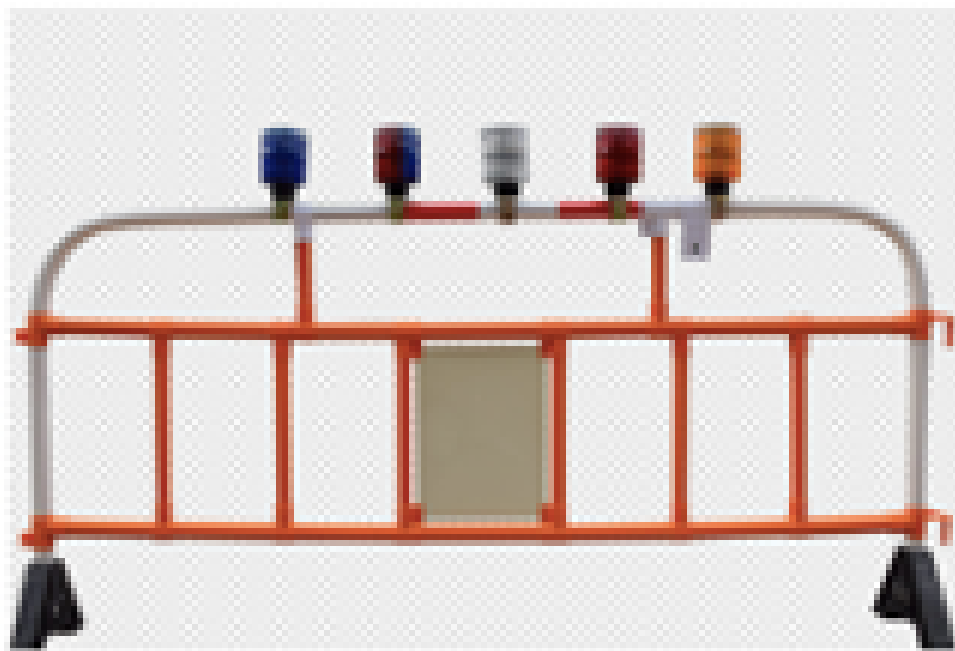

**negotium
global**

traffic cone

negotiumglobal.com

traffic cone

Size 12, 18, 28, 36 in.
All colors are available.

**PVC cone
(with indented handle)**

**PVC open top cone
(orange / black base)**

traffic cone

Size 12, 18, 28, 36 in.
All colors are available.

PE cone

**Retractable cone
(orange / black base)**

traffic cone

Size 12, 18, 28, 36 in.
All colors are available.

**All colors and sizes could
be produced based on
your request.**